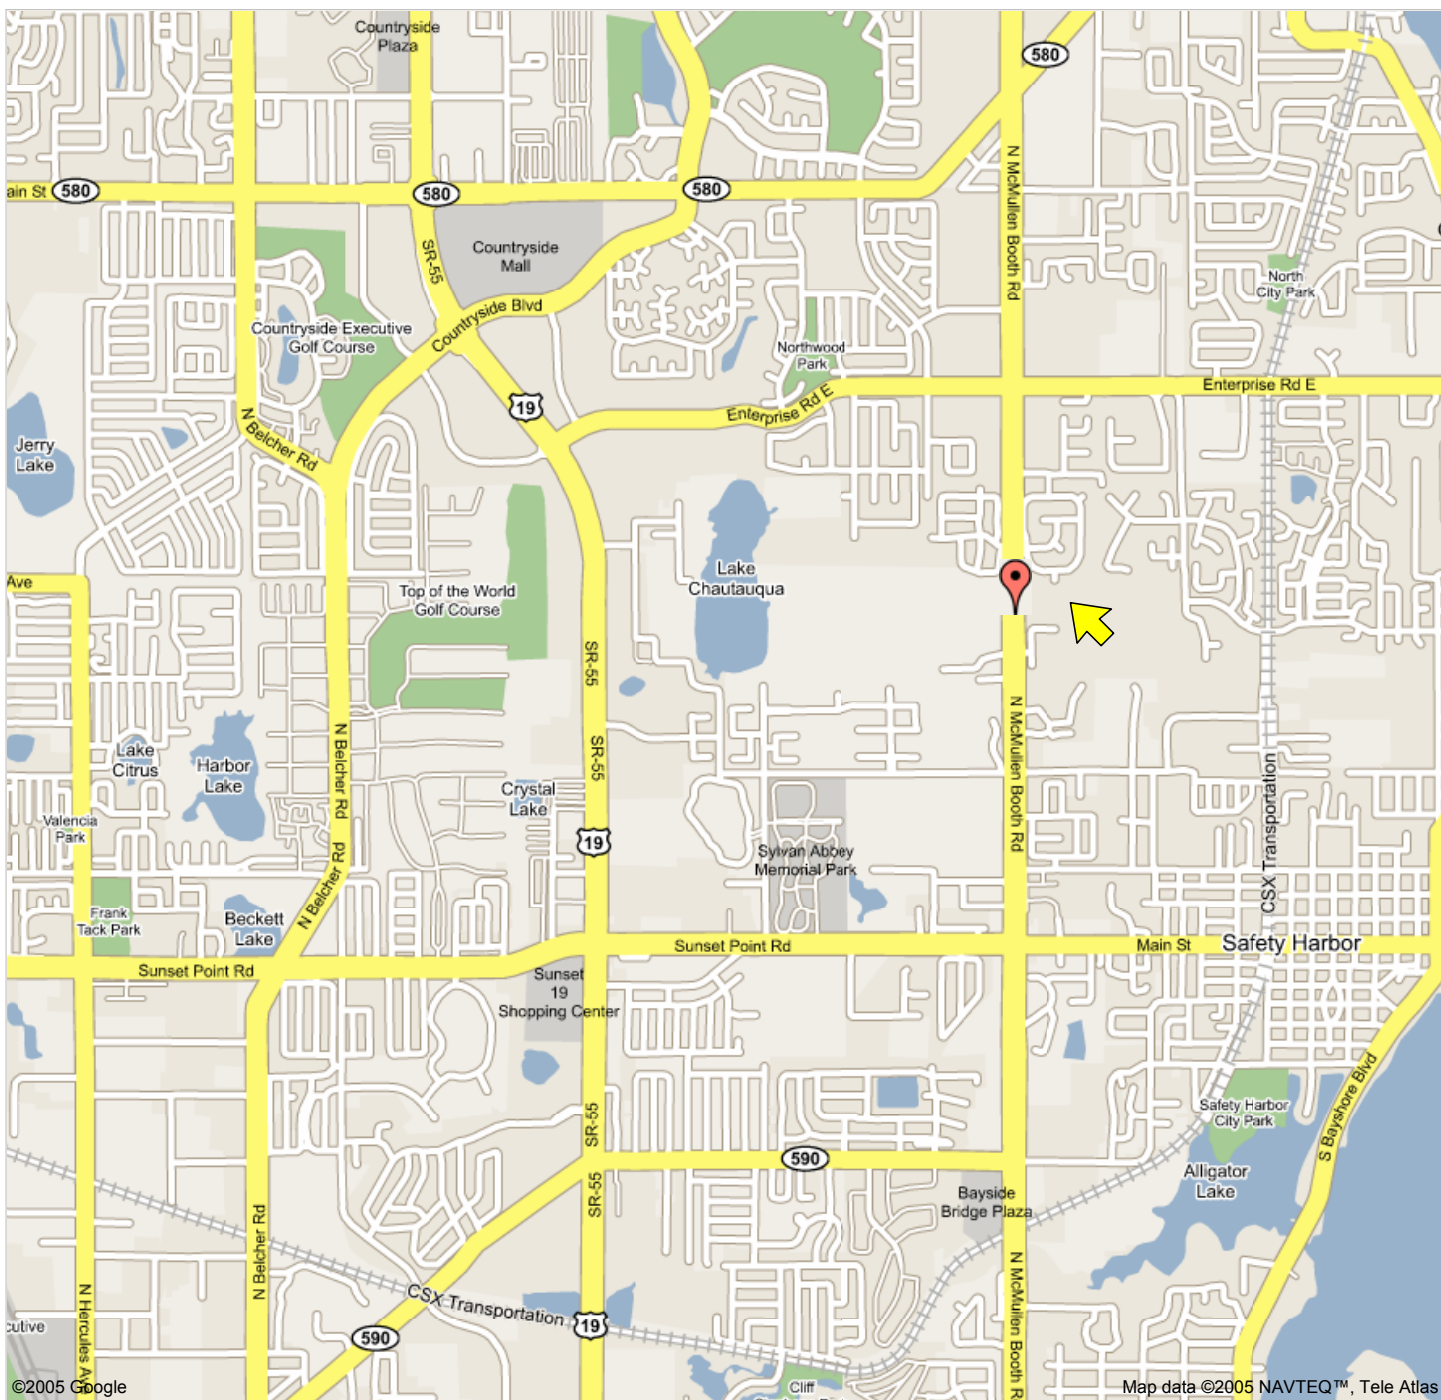

Map for 2270 mcmullen booth rd safety harbor, fl

2270 N McMullen Booth Rd Safety Harbor, FL 33759